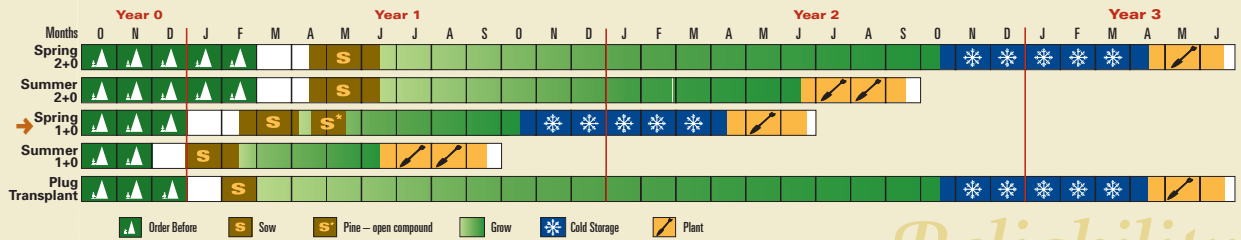

# Growing Reliably with PRT

*PRT experts focus on the reliable production and on-time delivery of quality seedling products. We employ the best seedling culture and risk management techniques, as we strive to help our customers minimize regeneration costs through timely planting of healthy, properly conditioned seedlings.*

## 1+0 One-year-old Outdoor Compound Seedlings

The favourable climate of British Columbia's Okanagan Valley enables PRT to reliably produce high quality outdoor-grown pine. These hardy seedlings grown under full sunlight are economical and provide high value. Since they are grown entirely outdoors, these seedlings are well conditioned for the field environment. They establish rapidly on reforestation sites, and are well equipped to withstand adverse environmental conditions.

**Ordering:** Single-point seamless administration saves you time and resources. To ensure that the nursery has sufficient time for seed treatments prior to sowing and to meet predetermined seedling physiological (health) and morphological (size) requirements before lifting, the following time line chart should be consulted for placing orders.